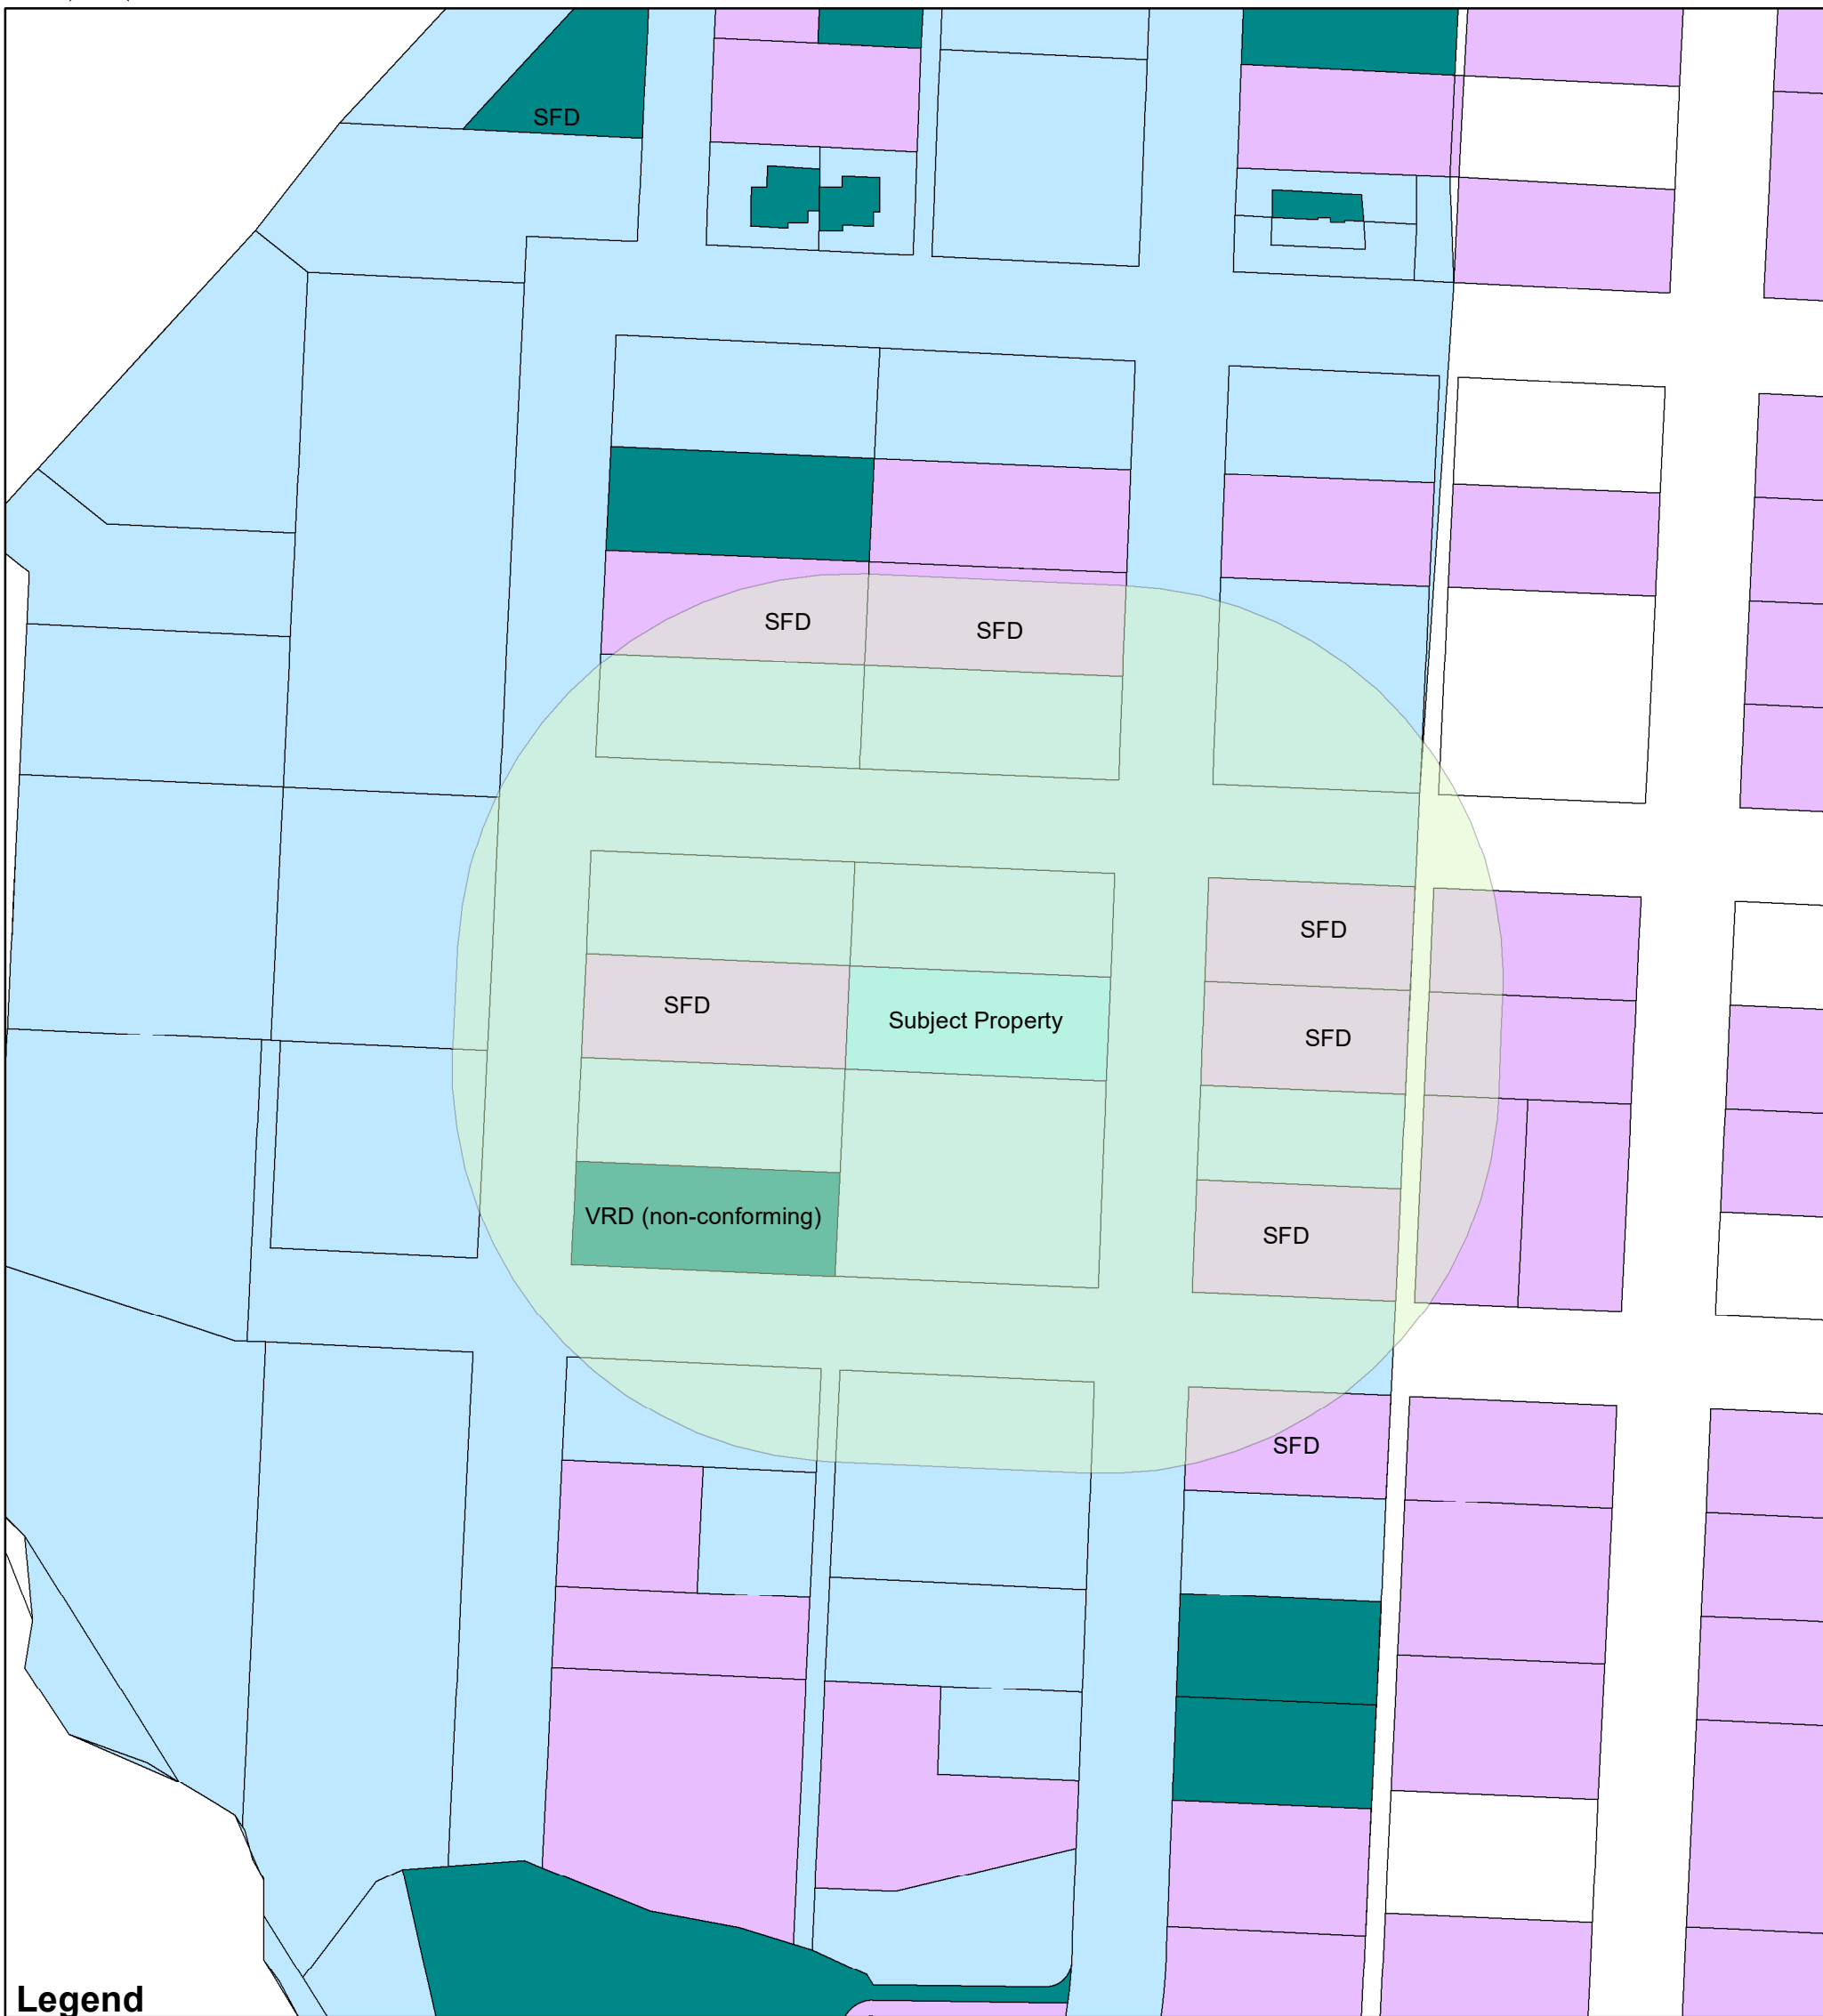

# Vacation Rental Saturation

1030 Beach Loop Drive

## Legend

- 250' Radius
- 1030 Beach Loop Drive
- Vacation Rentals
- SFDs

## VRD Saturation Rate Calculation

0 VRDs  
7 SFDs

= 0% saturated

October 5th, 2022