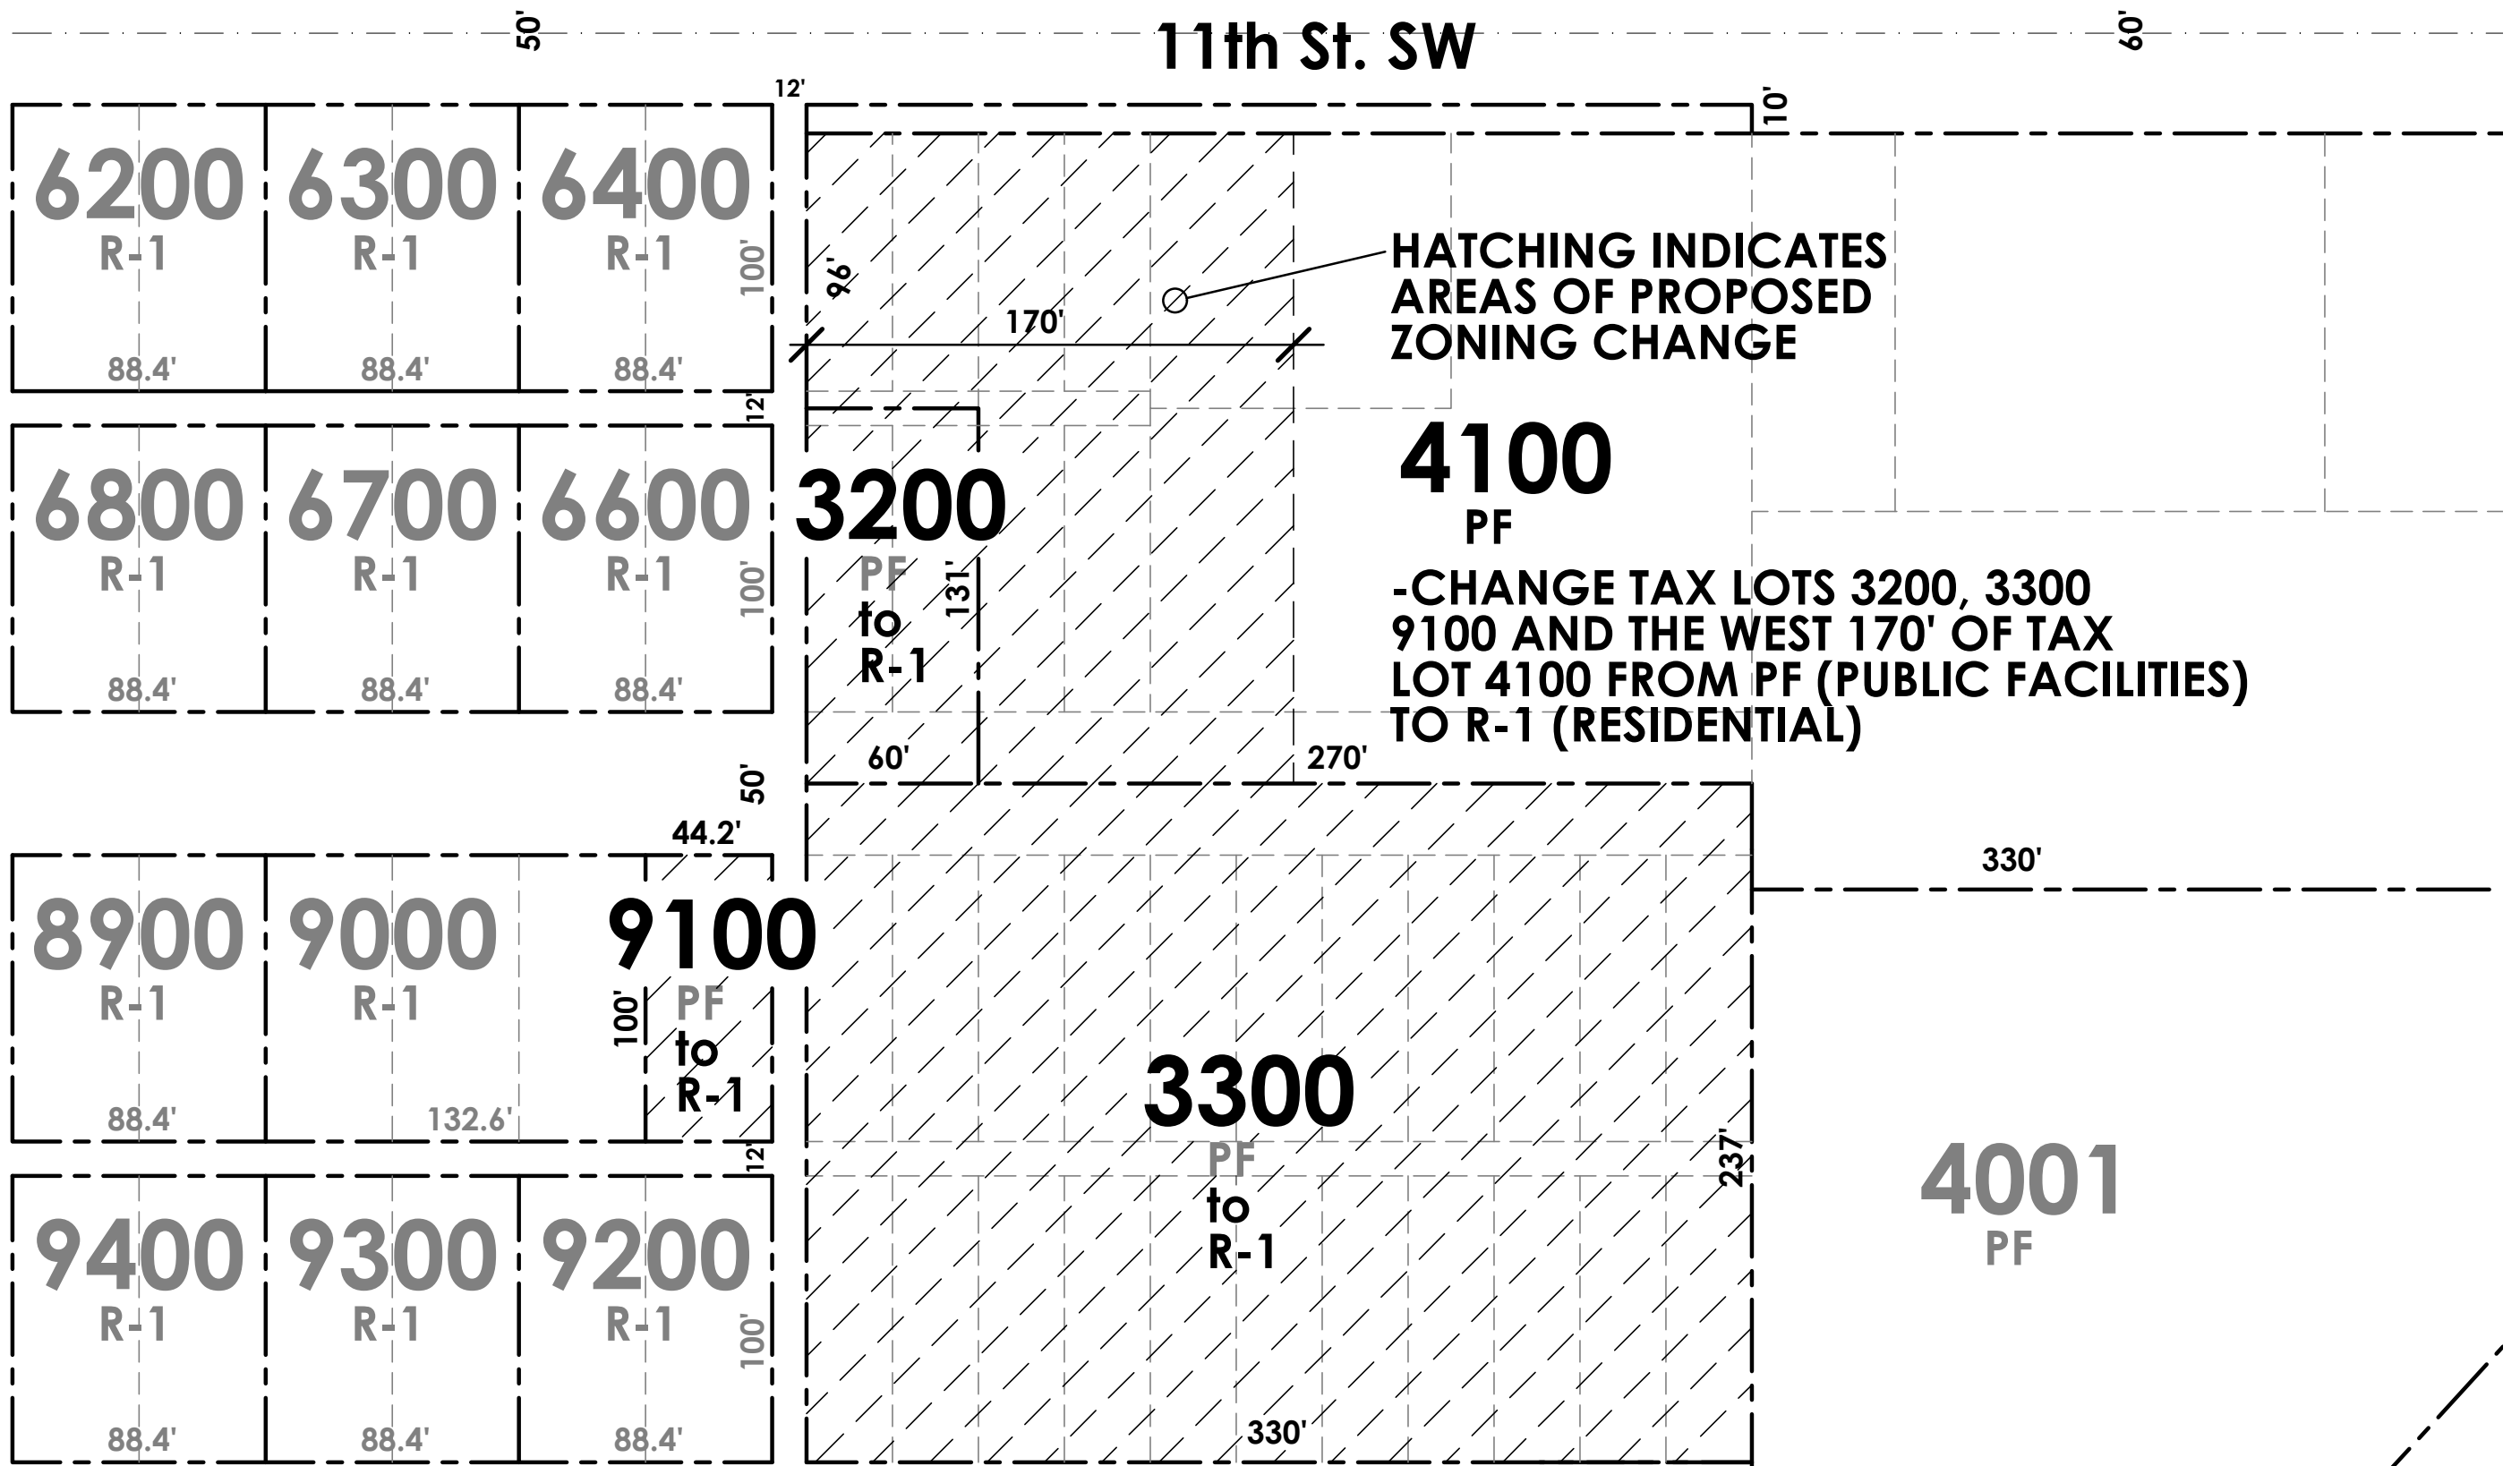

11th St. SW

PROPOSED ZONING CHANGE

Maps 28S15W25DC & 28S15W25DD

1" = 60'